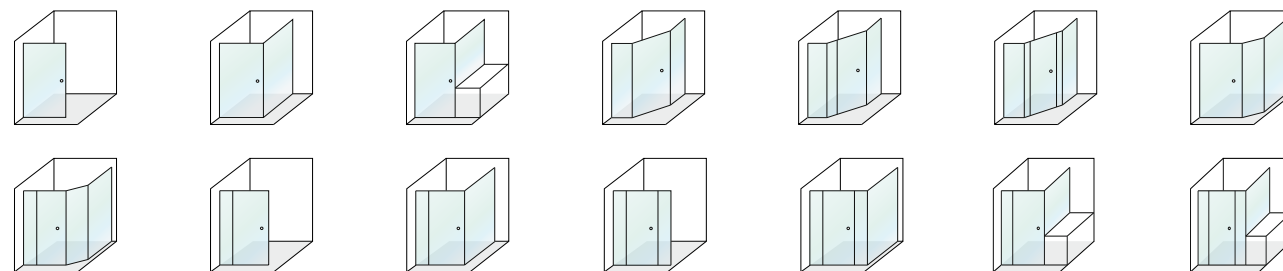

configurations

features

magnetic closing catch

Positive-close magnetic catch ensures the door closes perfectly in line, every time.

pivot patch fitting

Elegant and unobtrusive door pivots are colour matched to co-ordinate with the frame. Stainless steel hinge pins are designed to give a lifetime of trouble-free use.

optional stylish handles

Optional handles offer an even more elegant look to enhance any enclosure. D handle or finger pull available.

uniquely shaped profile

The integrated Evolution profile directs water back into the shower area for ease of cleaning in a modern slimline frame.

finishes